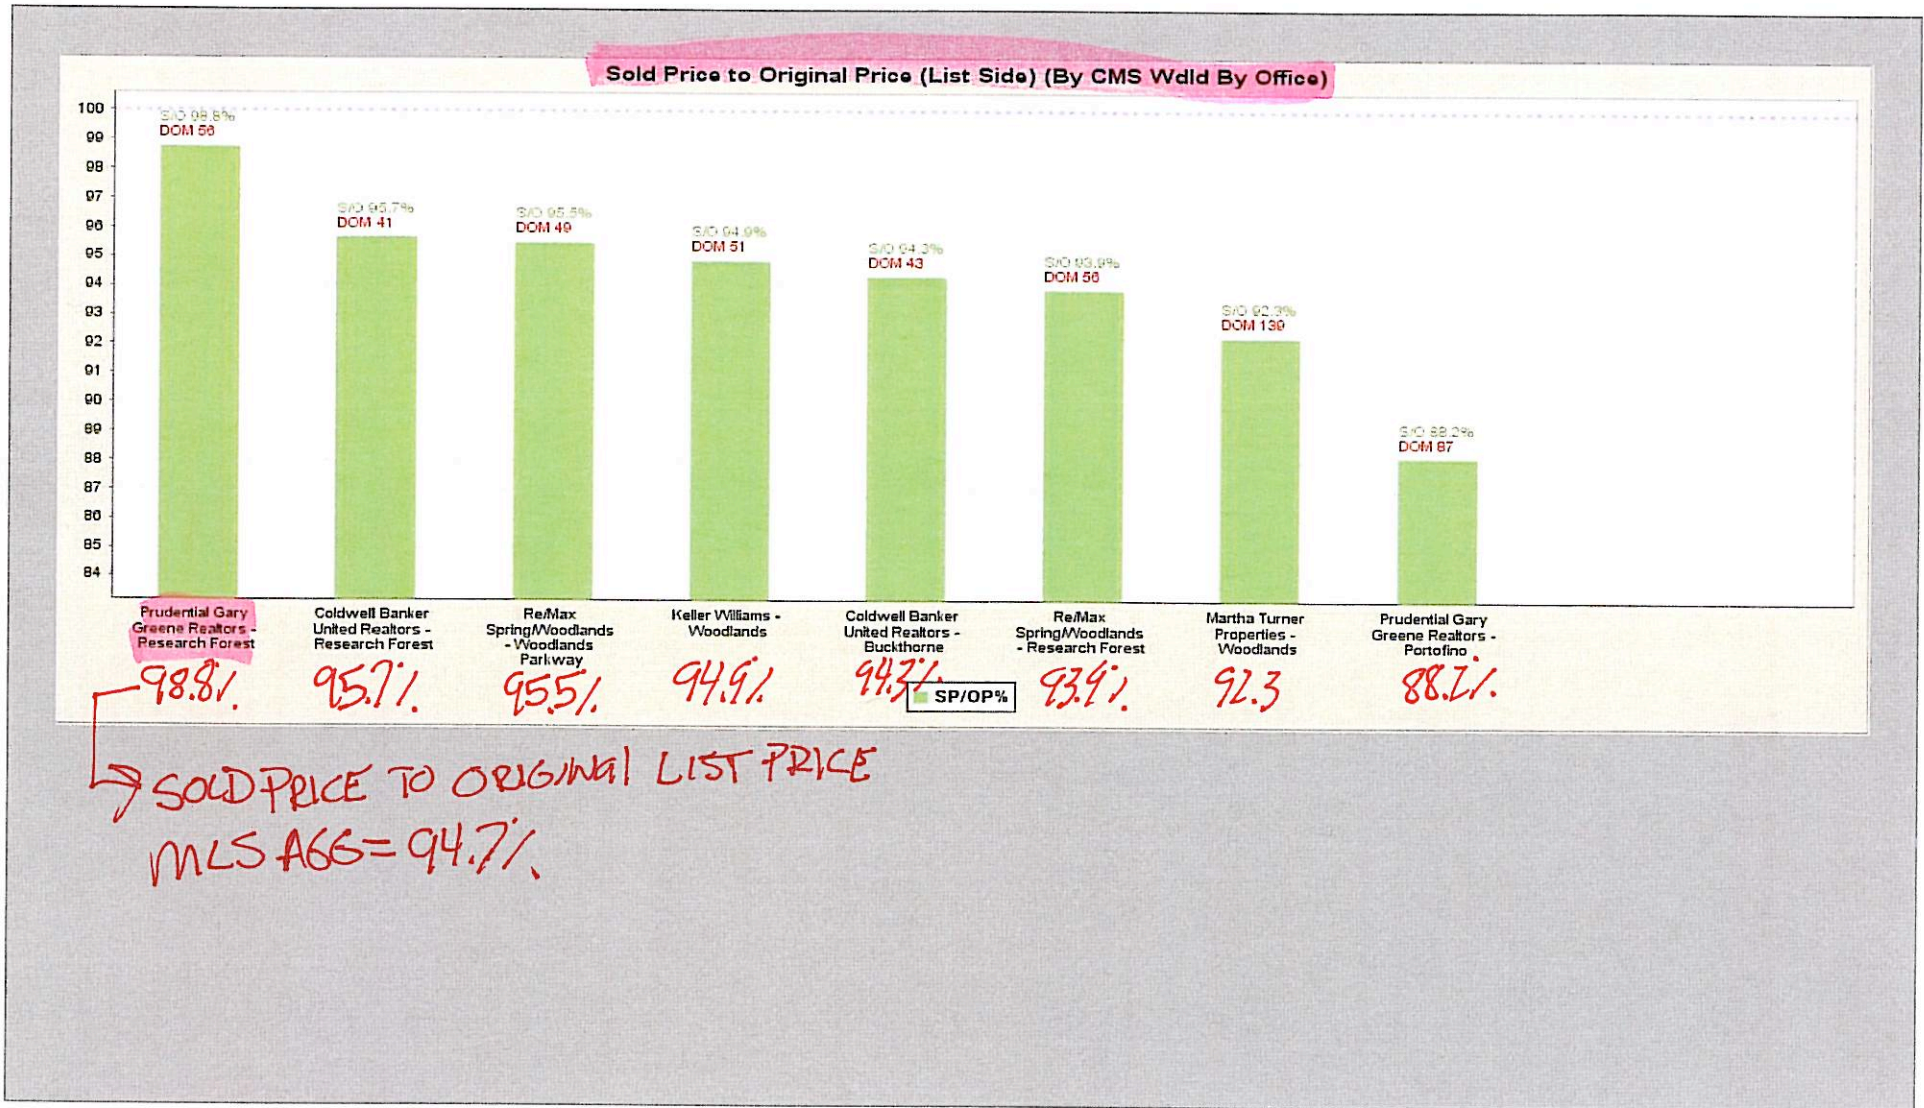

Market Share Totals

Prudential Gary Greene,

MLS: 53 Date: 03/01/2009 - 05/31/2009 Type: CMS Status: Sold Price: All Construction Type: All Bedrooms: All Bathrooms: All
 Property Types: Single-Family: (Free Standing, Patio Home, Single-Family)
 Sublocations: 107 **THE WOODLANDS**

Market Share Totals

Prudential Gary Greene,

MLS: 53 Date: 01/01/2009 - 05/31/2009 Type: CMS Status: Sold Price: \$225,000 - \$999,999,999 Construction Type: All Bedrooms: All Bathrooms: All
 Property Types: Single-Family: (Free Standing, Patio Home, Single-Family)
 Sublocations: 107

Market Share Totals

Prudential Gary Greene,

MLS: 53 Date: 01/01/2009 - 05/31/2009 Type: CMS Status: Sold Price: \$250,000 - \$999,999,999 Construction Type: All Bedrooms: All Bathrooms: All
 Property Types: Single-Family: (Free Standing, Patio Home, Single-Family)
 Sublocations: 107 **THE WOODLANDS**

Market Share Totals

Prudential Gary Greene,

MLS: 53 Date: 01/01/2009 - 05/31/2009 Type: CMS Status: Sold Price: \$500,000 - \$999,999,999 Construction Type: All Bedrooms: All Bathrooms: All
 Property Types: Single-Family: (Free Standing, Patio Home, Single-Family)
 Sublocations: 107 **THE WOODLANDS**