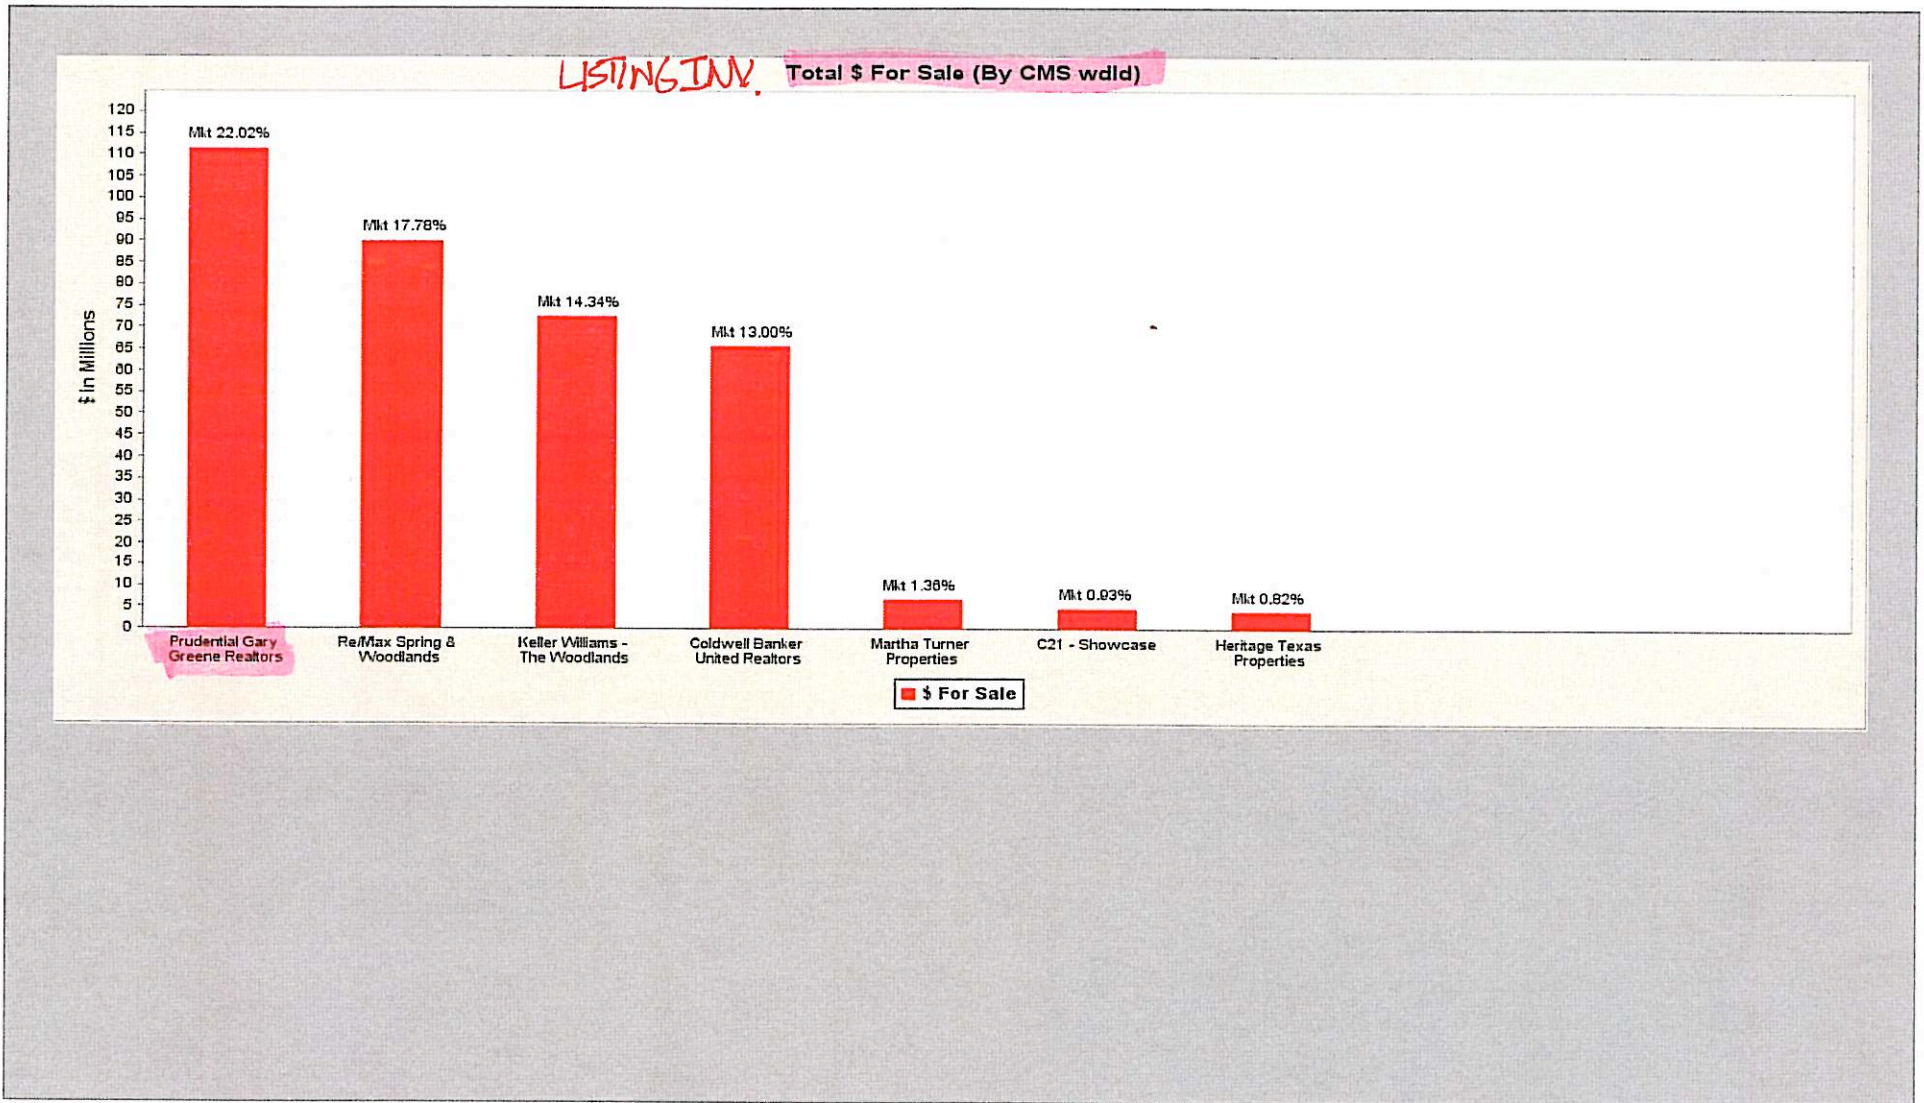

Market Share Totals

Prudential Gary Greene,

MLS: 53   Date: 01/01/2009 - 05/31/2009   Type: CMS   Status: Active   Price: All   Construction Type: All   Bedrooms: All   Bathrooms: All
Property Types: Single-Family: (Free Standing, Patio Home, Single-Family)
Sublocations: 107 *THE WOODLANDS*