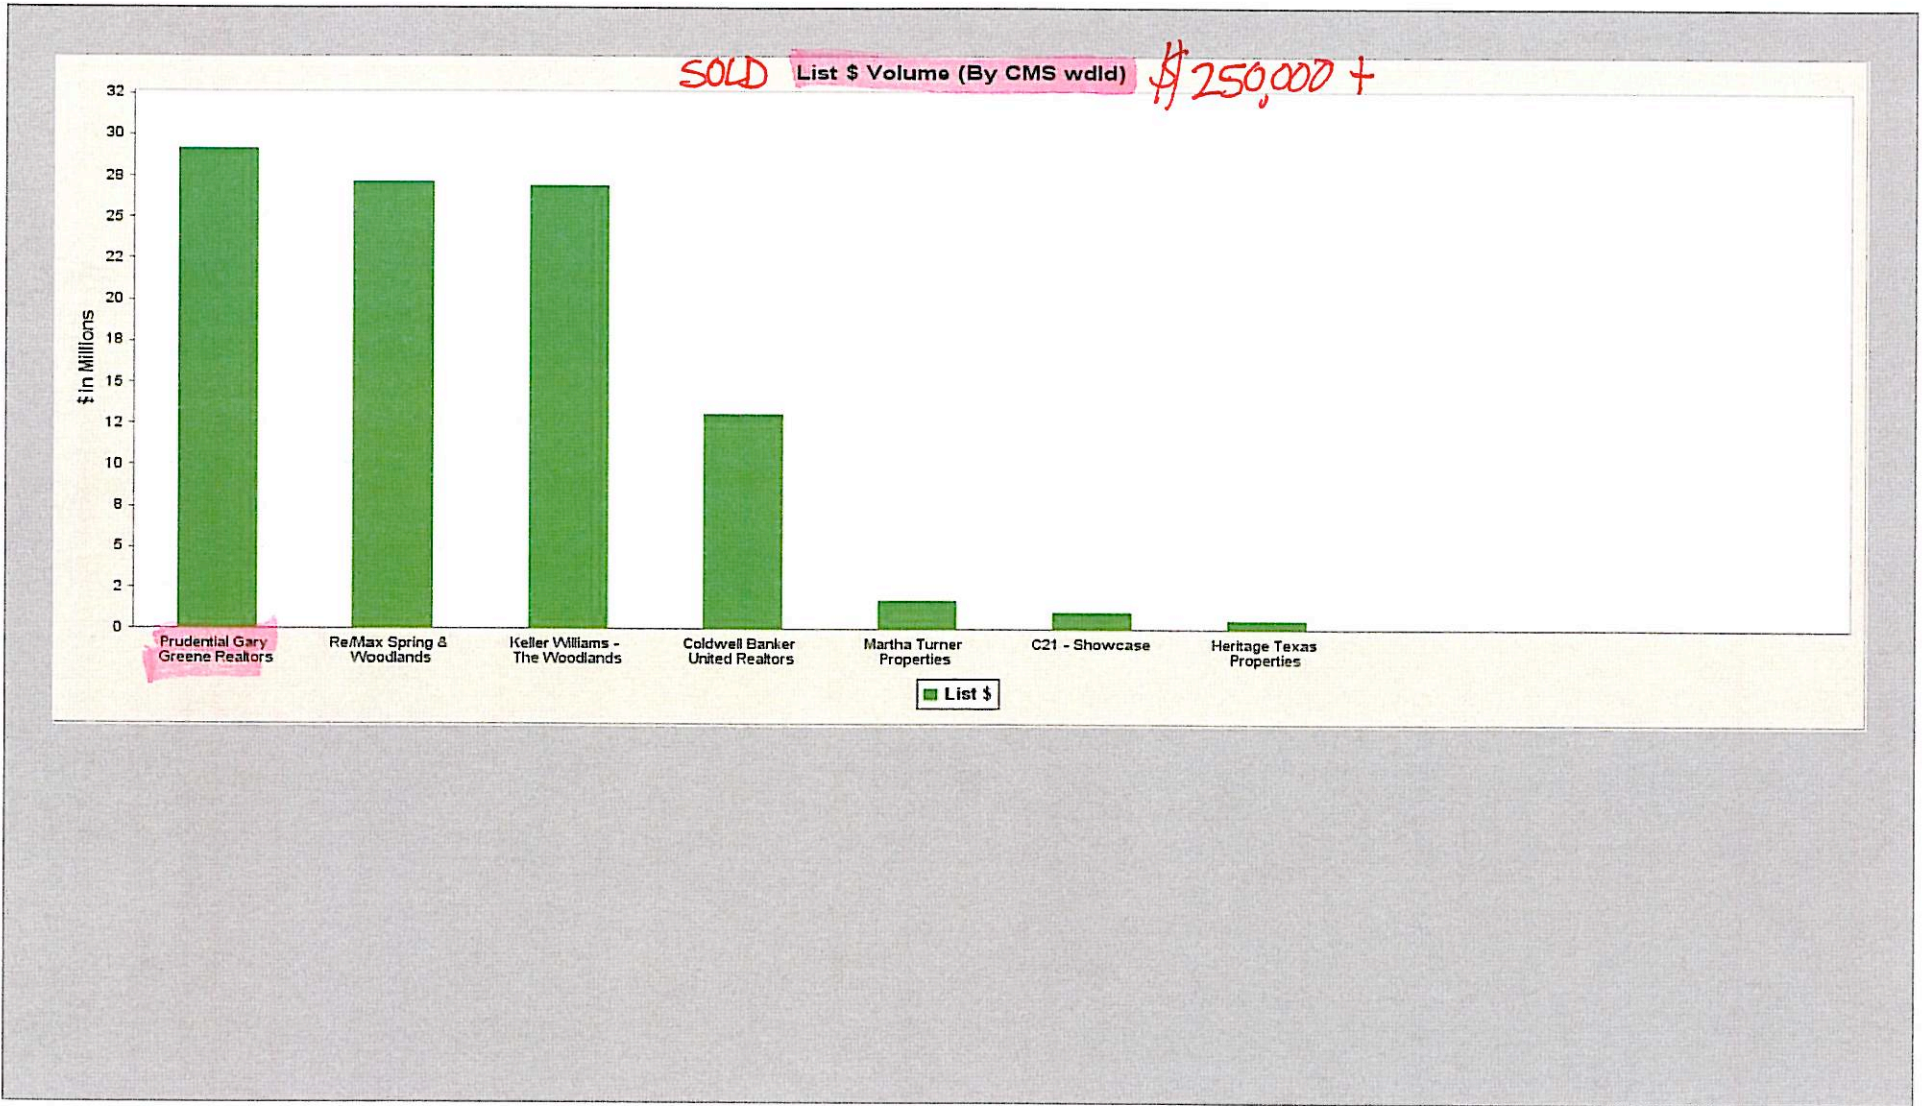

Market Share Totals

Prudential Gary Greene,

MLS: 53 Date: 01/01/2009 - 05/31/2009 Type: CMS Status: Sold Price: \$225,000 - \$999,999,999 Construction Type: All Bedrooms: All Bathrooms: All
 Property Types: Single-Family: (Free Standing, Patio Home, Single-Family)
 Sublocations: 107

Market Share Totals

Prudential Gary Greene,

MLS: 53 Date: 01/01/2009 - 05/31/2009 Type: CMS Status: Sold Price: \$250,000 - \$999,999,999 Construction Type: All Bedrooms: All Bathrooms: All
 Property Types: Single-Family: (Free Standing, Patio Home, Single-Family)
 Sublocations: 107 **THE WOODLANDS**